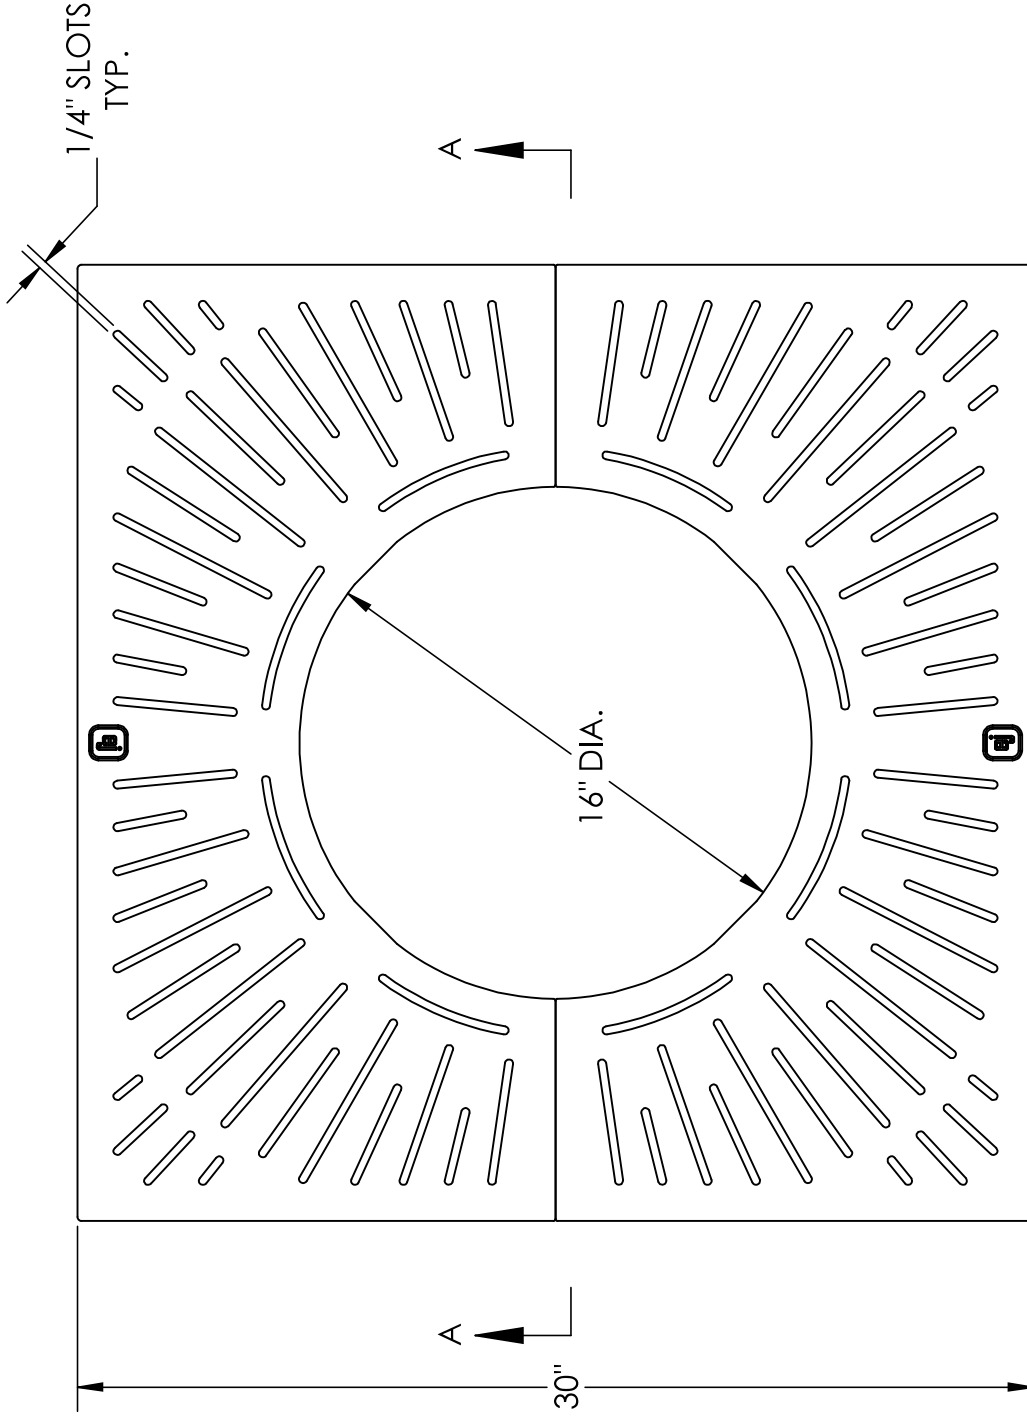

8852 SUNRAY Tree Grate Set

NOTE! COMPONENTS ARE SHIPPED LOOSE. (NOT ASSEMBLED)

Product Number
00885221C01

Design Features

- Materials
Tree Grate
Gray Iron (CL35B)

- Load Rating
Non-Traffic
- Open Area
80 sq. inches
- Coating
Undipped
- √ Designates Machined Surface

Certification

- ASTM A48
- ADA
- Country of Origin: USA

Major Components

(2) 00885221

Drawing Revision

6/17/2014 Designer: CGY
4/21/2022 Revised By: MAH

Disclaimer

Weights (lbs/kg), dimensions (inches/mm) and drawings provided for your guidance. We reserve the right to modify specifications without prior notice.

Supplied By:

877-903-7246
www.trenchdrainsupply.com

SECTION A-A
SCALE 1 : 6

(2) 1/2-13" HEX HEAD BOLTS AND NUTS
(00981112DOM and 00981190DOM)