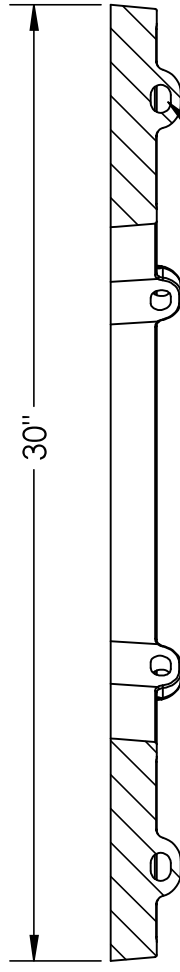

8852 SUNRAY Tree Grate Set

NOTE! COMPONENTS ARE SHIPPED LOOSE. (NOT ASSEMBLED)

Product Number
00885221C01

Design Features

- Materials
Tree Grate
Gray Iron (CL35B)

- Load Rating
Non-Traffic
- Open Area
80 sq. inches
- Coating
Undipped
- √ Designates Machined Surface

Certification

- ASTM A48
- ADA
- Country of Origin: USA

Major Components

(2) 00885221

Drawing Revision

6/17/2014 Designer: CGY
4/21/2022 Revised By: MAH

Disclaimer

Weights (lbs/kg), dimensions (inches/mm) and drawings provided for your guidance. We reserve the right to modify specifications without prior notice.

Supplied By:

877-903-7246
www.trenchdrainsupply.com

SECTION A-A
SCALE 1 : 6

(2) 1/2-13" HEX HEAD BOLTS AND NUTS
(00981112DOM and 00981190DOM)